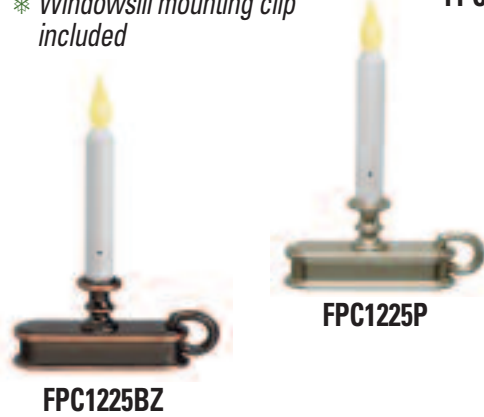

Economy

- Lasts approximately 20 days on 2 "AA" alkaline batteries (not included)
- Realistic flickering flame